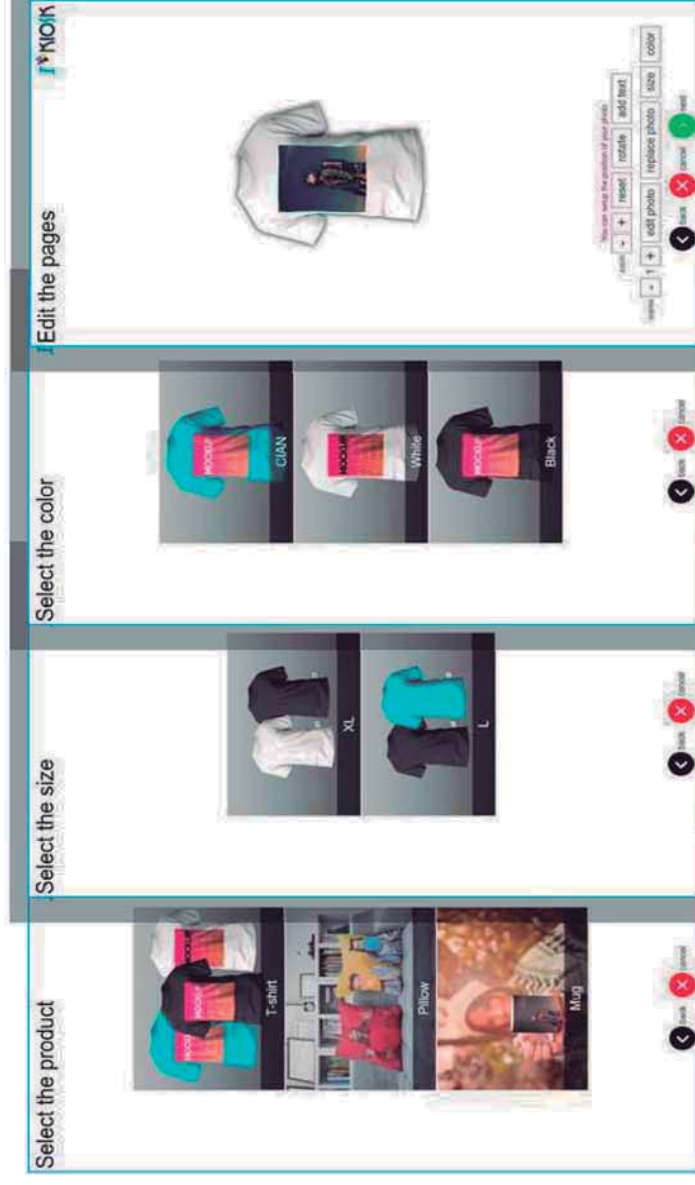

Easy to use options for professional image editing

Professional photosets: Customizable formats and prices, for all kinds of events and photosets, also secured by password.

Automatic enhancement of prints with watermarks, date, file name, logos and coloured borders.

Text quickly added to any print.

Many other options like multiple languages, black/white and sepia filters, red eye and colour corrections, fit/fill

Adds the functionality to compose multiple photos in a single print or book, together with customizable backgrounds, cliparts, effects and filters.