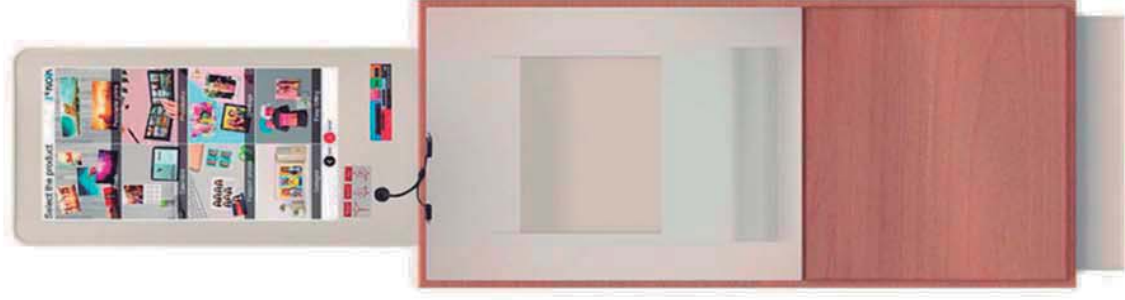

On a Cabinet