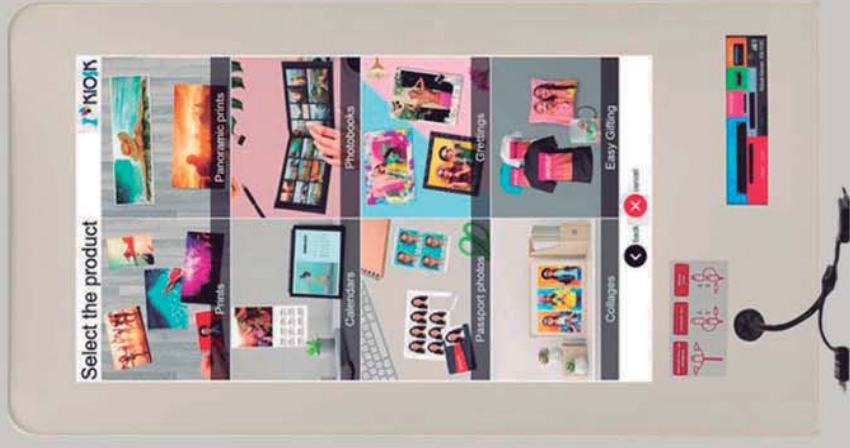

I gifts KIOSK

SKS210

The easy-to-use and customizable professional photo kiosk station.

OPTIMUS PRICES

powered by

CITIZEN

A Sotelec Kiosk Station dedicated device

Kiosk Station SKS210 is a dedicated device for Igifts use in the store, in a desktop format based. Incorporates a new software PhotoPrintMe Station that combines local functions with PhotoPrintMe catalogue functions, to provide a fully operational PhotoPrintMe service in the store, including cardreader as photo source (SD cards, pendrives), besides smartphone operation (3-in1 cable).

What is I Kiosk?

I Kiosk is an online-based way to order personalized photo gifts. Offer your customers a huge selection like photo prints, photo books, calendars, posters, easy gifts and much more nice gifts. Benefit from the unlimited possibilities and increase your sales with this easy-to-use solution.

Kiosk Station SKS210

Main features

- > Sotelec Kiosk Station dedicated device
- > Small size (only 0,07m2), for a flexible layout in the store
- > Cardreader USB3.0 integrated.
- > Cable 3in1. Type C – Iphone – Android
- > Remote settings and configuration
- > Easy to use by the end user and shop operator
- > Customizable Software

Memory cards and USB devices: Insert the external memory card or USB device to choose your image direct on the screen.

Smartphones and computer tablets: Connect your mobile device for a fast image transfer via (3-in-1) cable, WiFi, various Apps, Bluetooth, Apple's Air Print and other protocols.